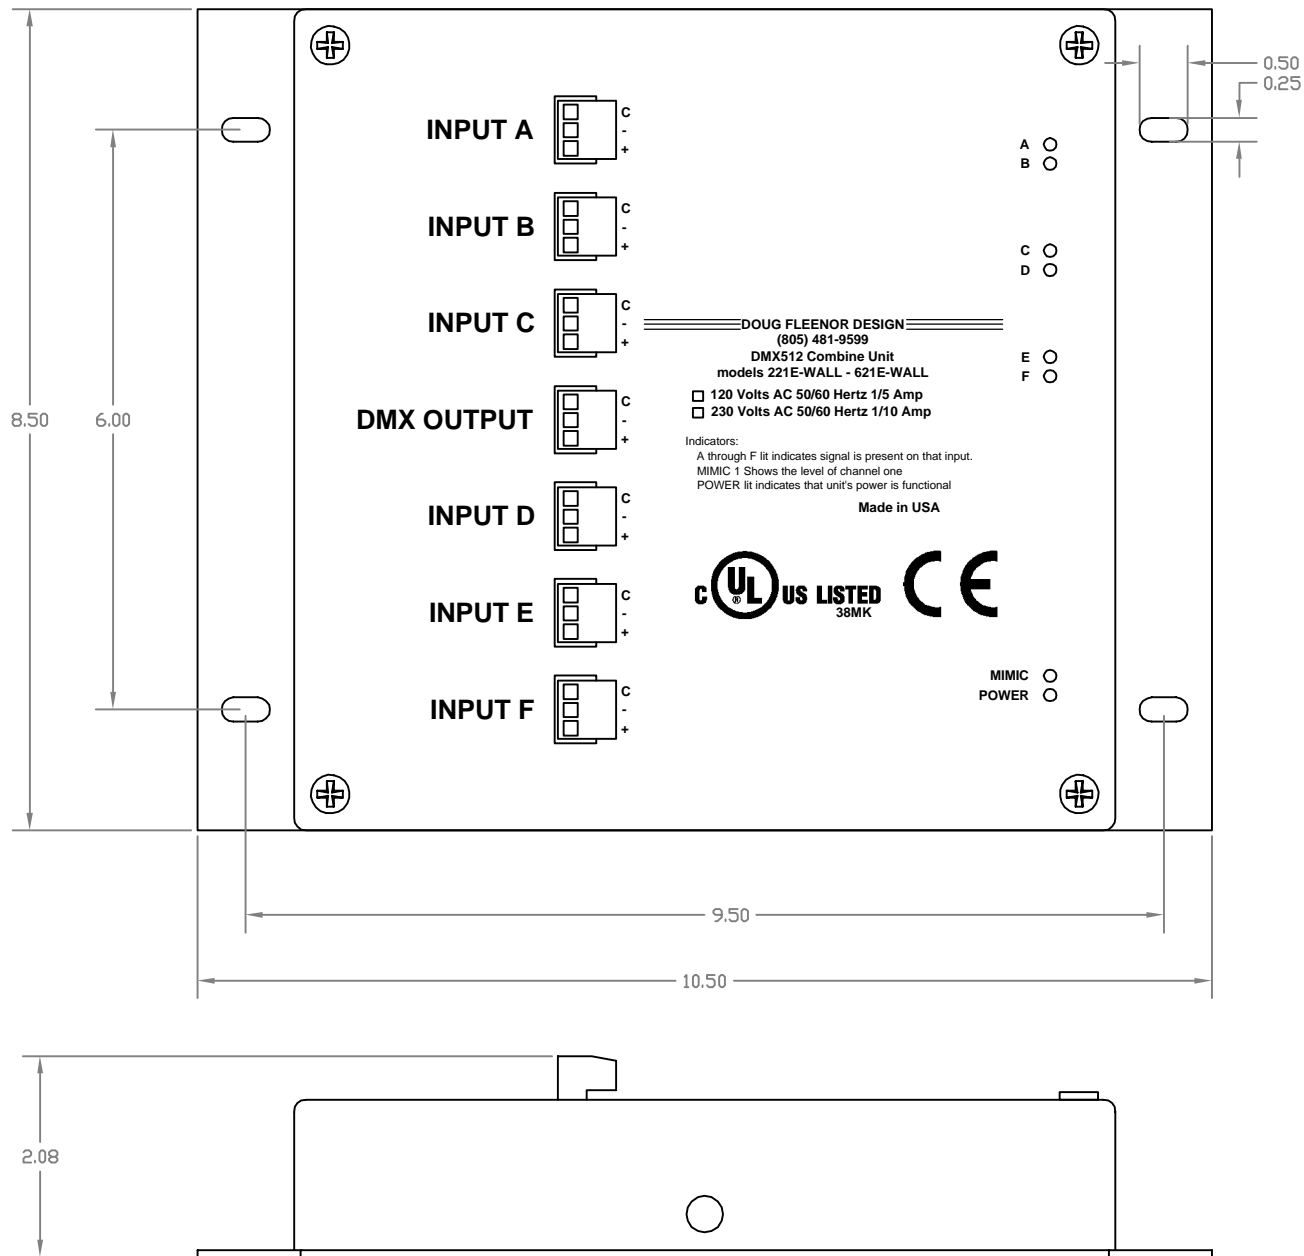

DOUG FLEENOR DESIGN

model 221E-WALL - 621E-WALL Combiner

DOUG FLEENOR DESIGN

model 221e-WALL - 621e-WALL Combiner
with optional 12"x12"x4" NEMA Type 1 JBOX