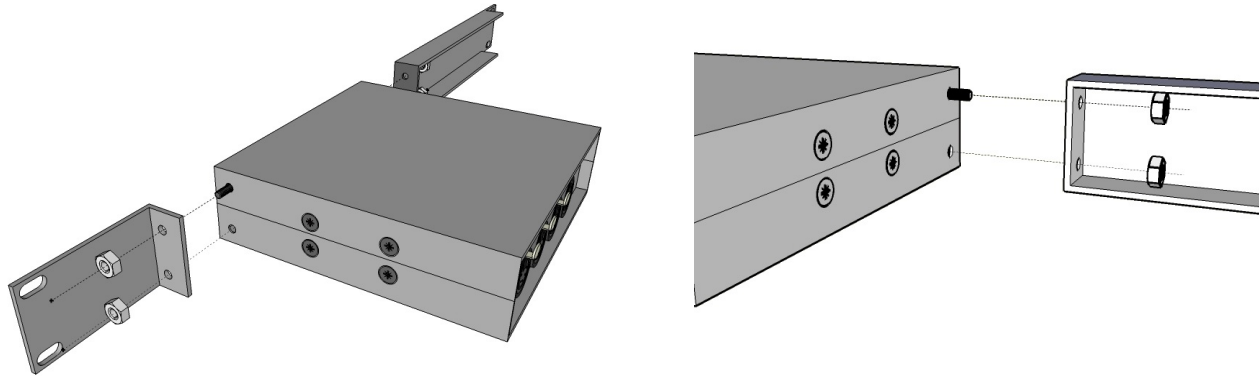

DOUG FLEENOR DESIGN

(805) 481-9599

Model RK6-1 Rack Mount Kit for 6.5" *Stepladder Series* Chassis

Description: This Rack Mount Kit adapts products that use the 6.5" *Stepladder Series* Chassis to a standard 19" rack. These products include the model 121,123, DMX1REL20A, DMX2REL5A , DMX2MPX, etc.

Parts: (1) ENRE3 3" rack ear
(1) ENRE9 9.5" rack ear
*(5) HDS100500TB 10-32 x 1/2 truss head screw
*(5) HDN10K 10-32 keps nut

Doug Fleenor Design, Inc.

396 Corbett Canyon Road
Arroyo Grande, CA 93420
(805) 481-9599 *voice and FAX*
(888) 4-DMX512 *toll free*
www.dfd.com

*An extra screw and nut are provided in case one is "lost in the carpet" during assembly.