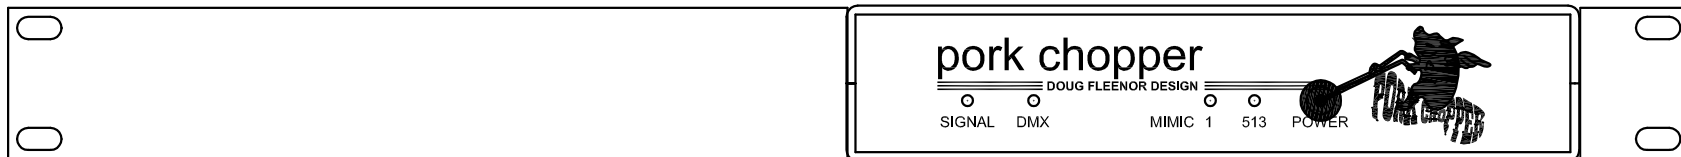

DOUG FLEENOR DESIGN
model PCHOP pork chopper

model PCHOP FRONT

model PCHOP REAR

model PCHOP SIDE

model PCHOP SIDE with optional RACK KIT

model PCHOP FRONT with optional RACK KIT model RK8-1