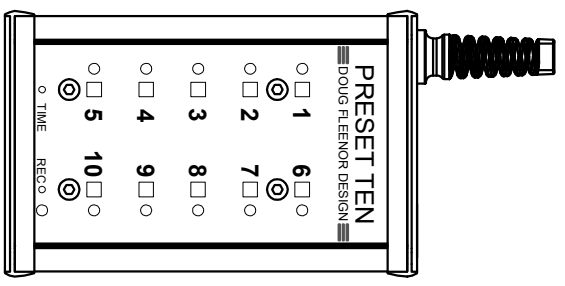

DOUG FLEENOR DESIGN

model PRE10-P Portable 10 Scene Preset

model PRE10-P TOP

model PRE10-P FRONT

model PRE10-P SIDE