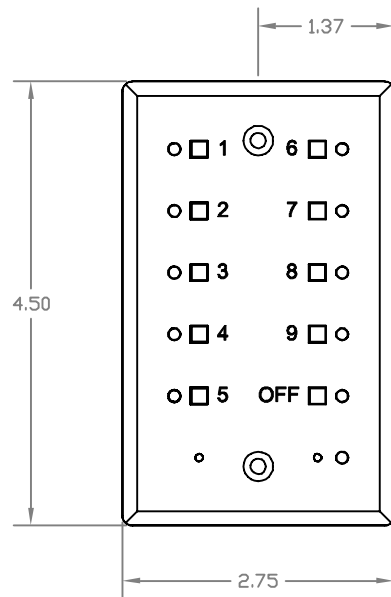

DOUG FLEENOR DESIGN

PRESET 10 ARCHITECTURAL

model: PRE10-A

FRONT VIEW

SIDE VIEW

REAR VIEW

TOP VIEW