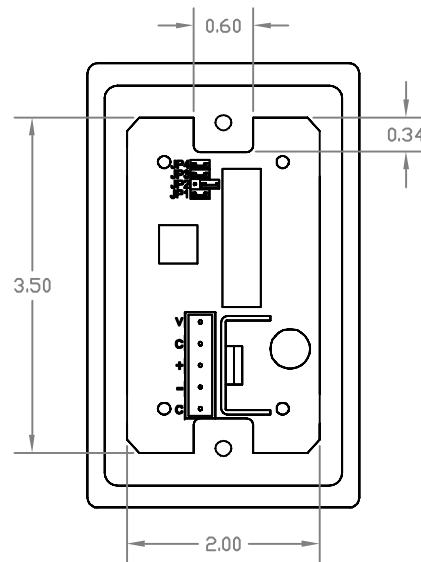

DOUG FLEENOR DESIGN

PRESET 10 ARCHITECTURAL

model: PRE10-A

FRONT VIEW

SIDE VIEW

REAR VIEW

TOP VIEW