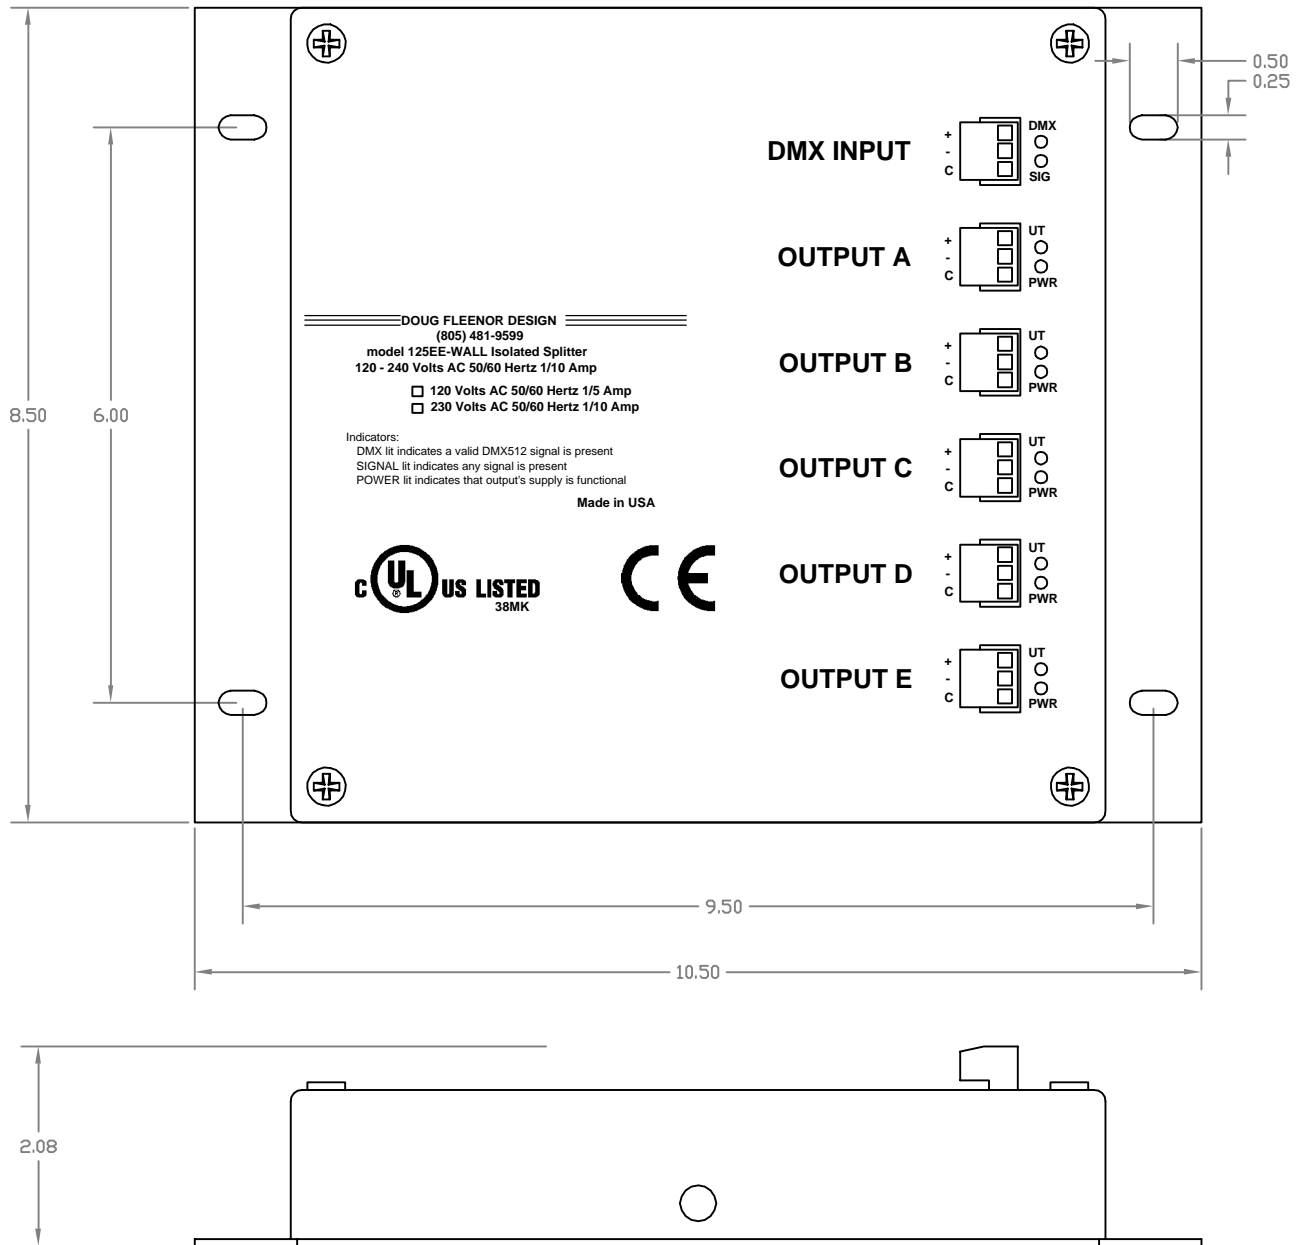

DOUG FLEENOR DESIGN

model 125EE-WALL Isolated Splitter

DOUG FLEENOR DESIGN

model 125EE-WALL - Isolated Splitter
with optional 12"x12"x4" NEMA Type 1 JBOX